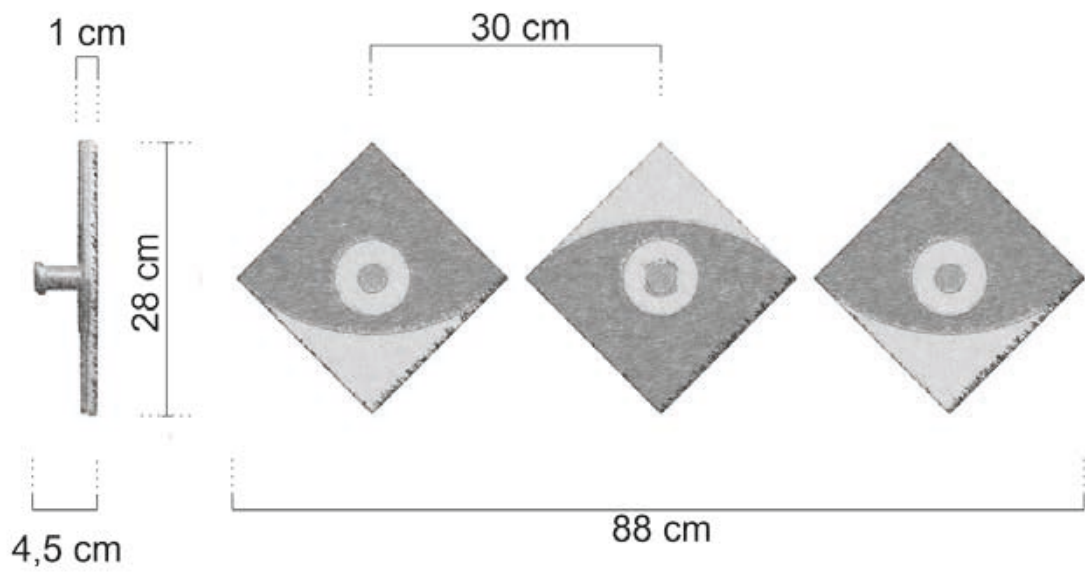

13-026-56 sage green

13-026-57 dark teal

13-026-66 red wine

13-026-85 black walnut

Eleonora (88x28 cm)

coat rack

Eleonora (88x28 cm)

coat rack