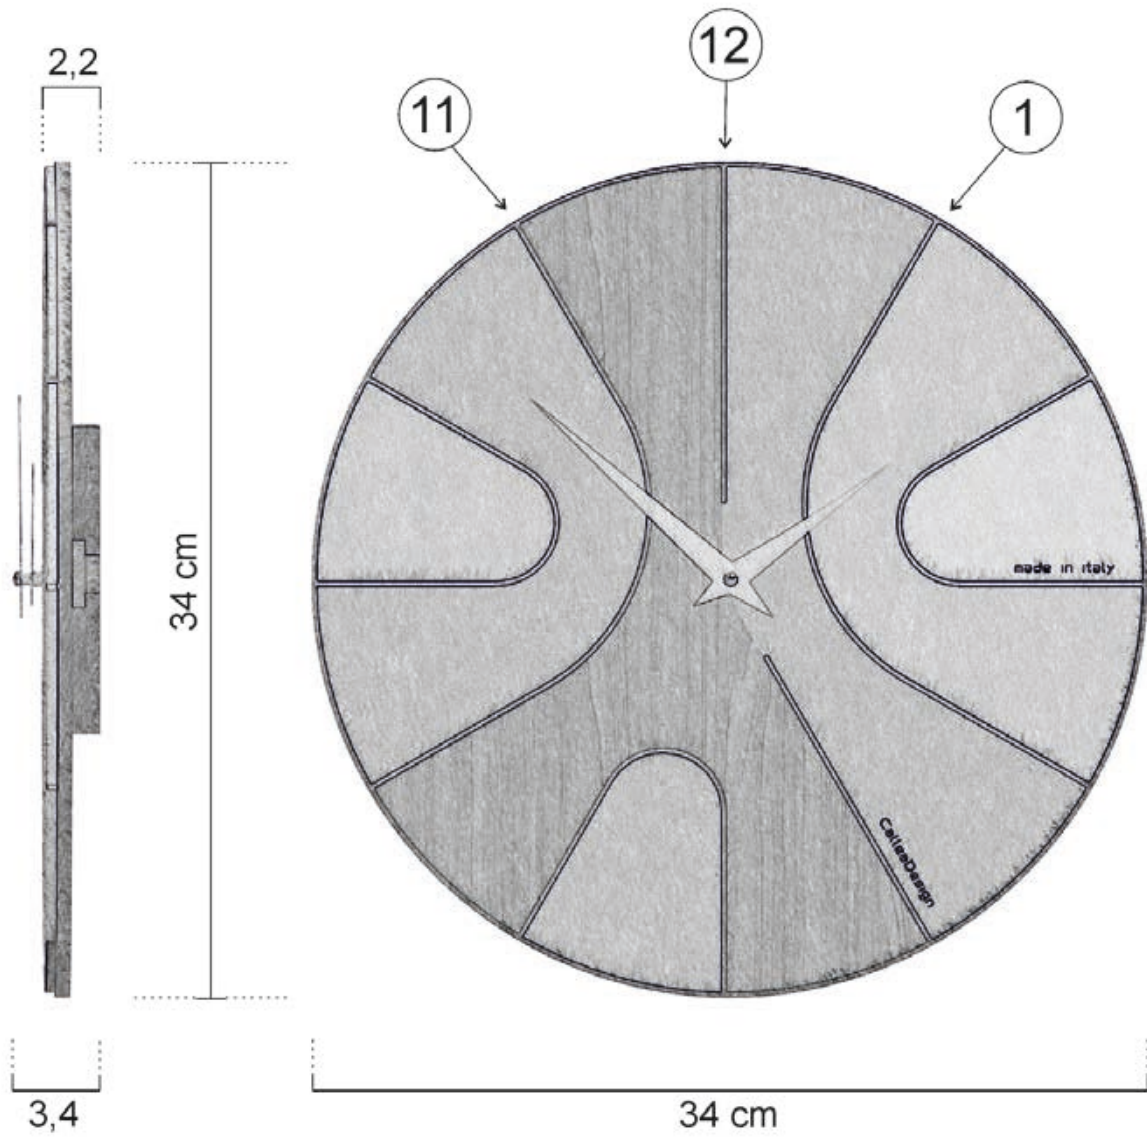

CalleaDesign
T R I E S T E

AsYm (34x34 cm)

wall clock

10-040-5
black

10-040-14
caffelatte

10-040-34
plum grey

10-040-56
sage green

10-040-57
dark teal

AsYm (34x34 cm)

wall clock

Waves (34x34 cm)

wall clock

10-041-5
black

10-041-14
caffelatte

10-041-31
shell pink

10-041-56
sage green

wall clock

Olivia (48,5x48,5 cm)

wall clock

10-139-3
quartz grey

10-139-85
black walnut

10-139-86
pinstripe

Olivia (48,5x48,5 cm)

wall clock

Olivia (48,5x48,5 cm)

wall clock

Helios (95x95 cm)

wall clock

10-336-1
white

10-336-2
aluminium

10-336-3
quartz grey

10-336-12
sand