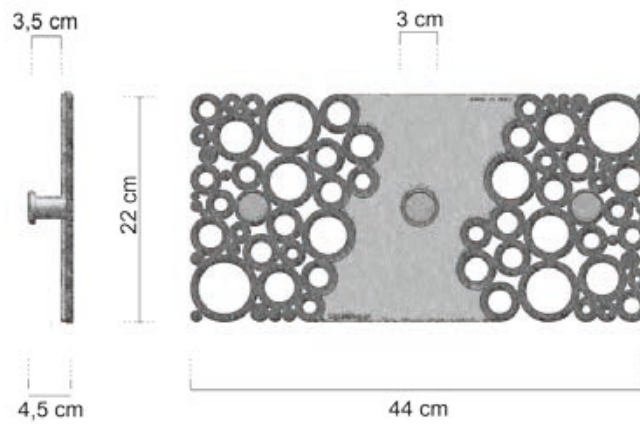

Coat rack (44x22)

Bollicine collection