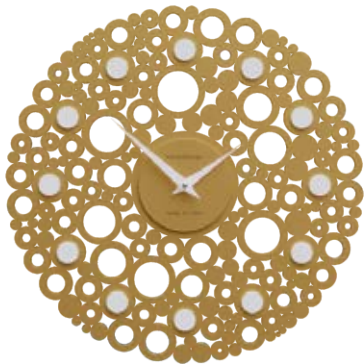

61-10-1-56 sage green

61-10-1-57 dark teal

61-10-1-60 gold

61-10-1-66 red wine

Wall clock (40x40 cm)

Bollicine collection

61-13-1-2 aluminium

61-13-1-5 black