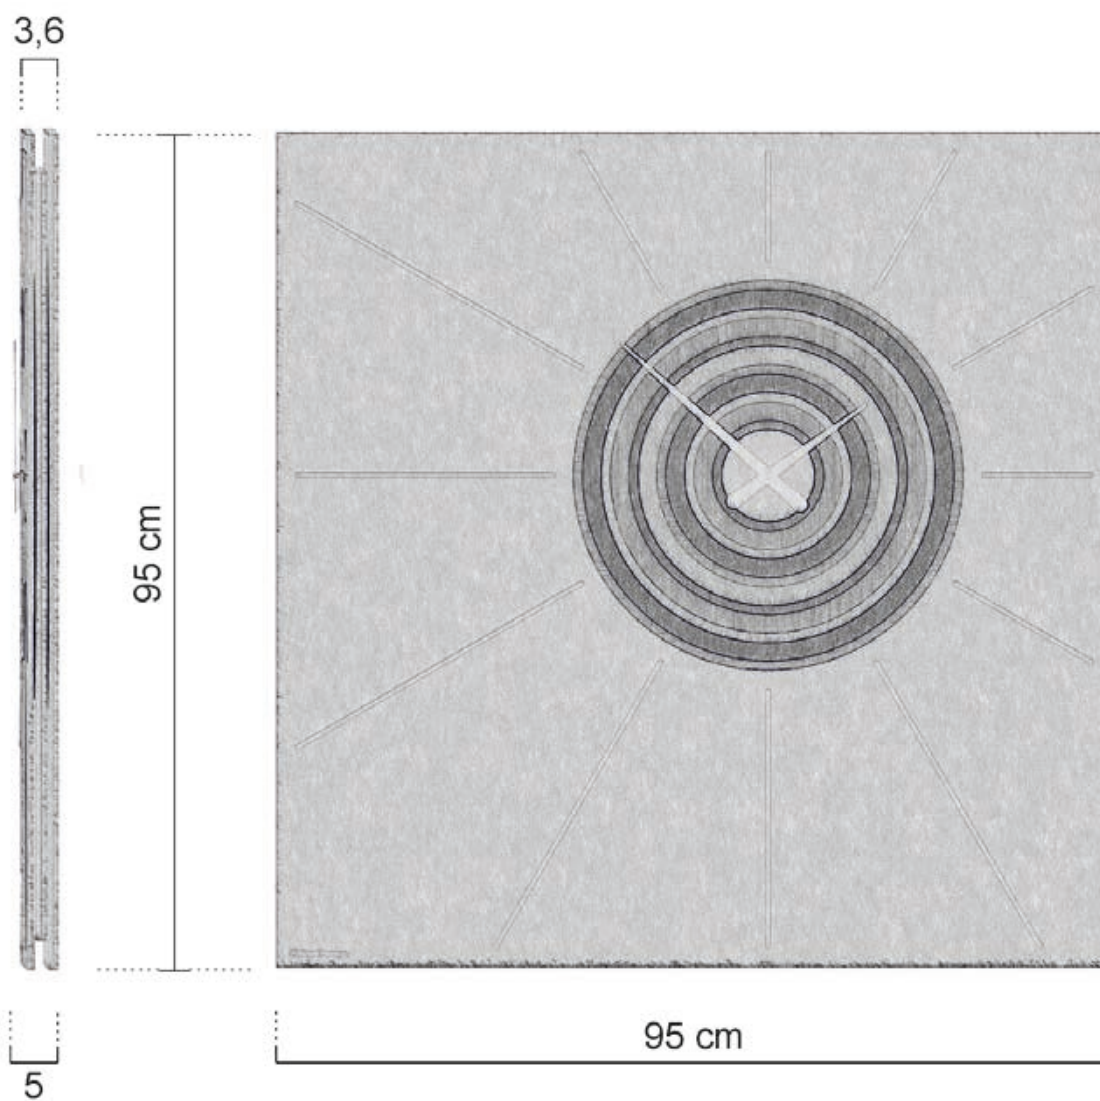

Helios (95x95 cm)

wall clock