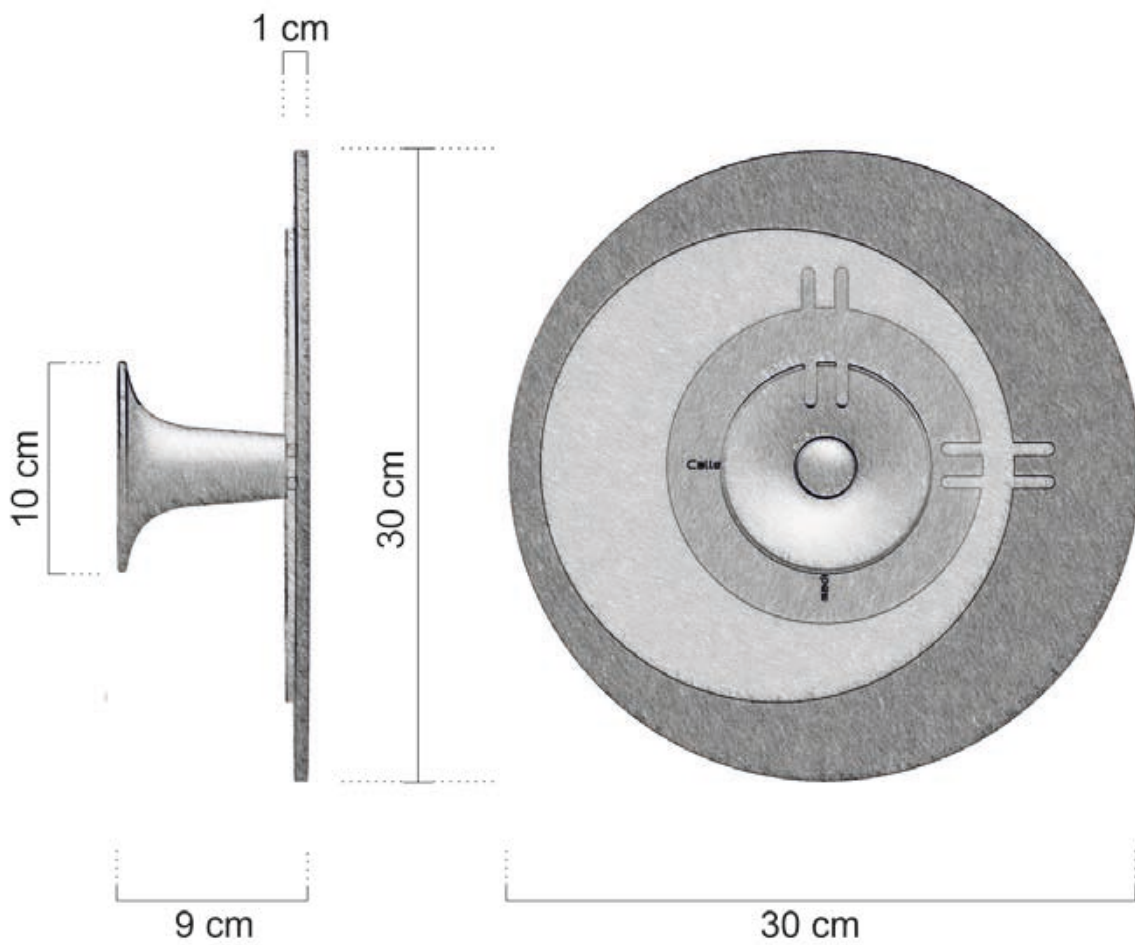

Bitta & Betta (30 cm each)

coat rack