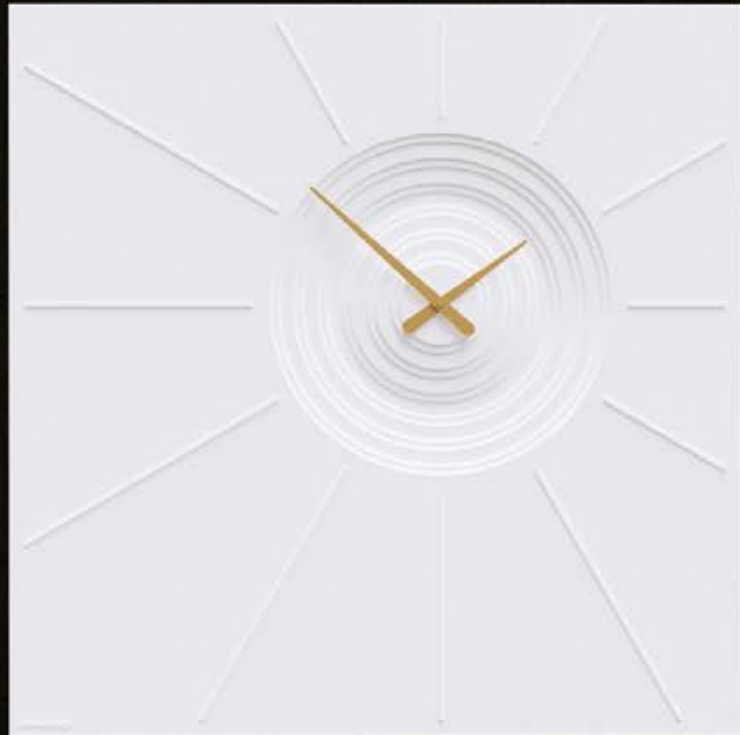

wall clock

Olivia (48,5x48,5 cm)

wall clock

10-139-3
quartz grey

10-139-85
black walnut

10-139-86
pinstripe

Olivia (48,5x48,5 cm)

wall clock

Olivia (48,5x48,5 cm)

wall clock

Helios (95x95 cm)

wall clock

10-336-1
white

10-336-2
aluminium

10-336-3
quartz grey

10-336-12
sand