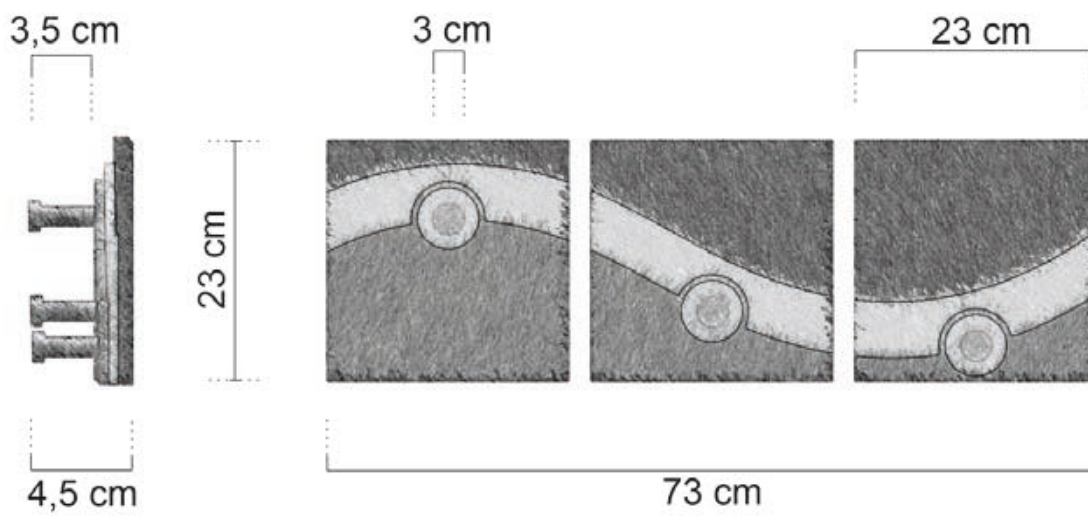

13-027-24 terracotta

13-027-44 mid blue

13-027-76 apple green

Sophia (23x73 cm)

coat rack

Sophia (23x73 cm)

coat rack

Bitta & Betta (30 cm each)