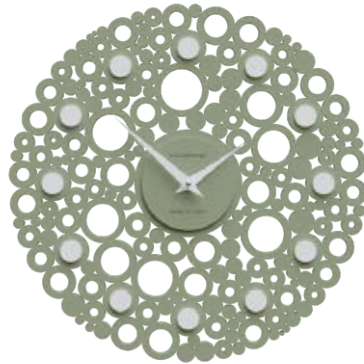

61-10-1-56 sage green

61-10-1-57 dark teal

61-10-1-60 gold

61-10-1-66 red wine

Wall clock (40x40 cm)

Bollicine collection

61-13-1-2 aluminium

61-13-1-5 black