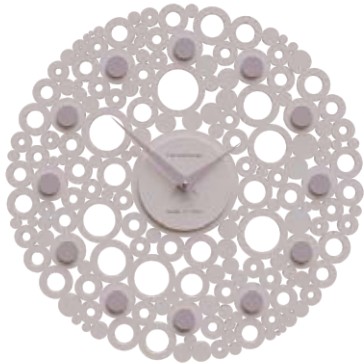

61-10-1-31 shell pink