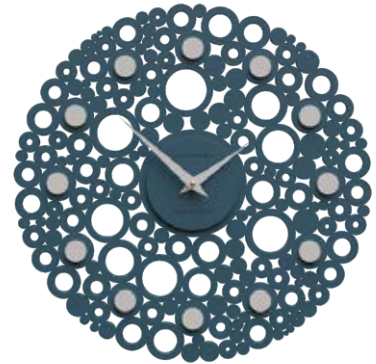

61-10-1-56 sage green

61-10-1-57 dark teal

61-10-1-60 gold

61-10-1-66 red wine

Wall clock (40x40 cm)

Bollicine collection

61-13-1-2 aluminium

61-13-1-5 black