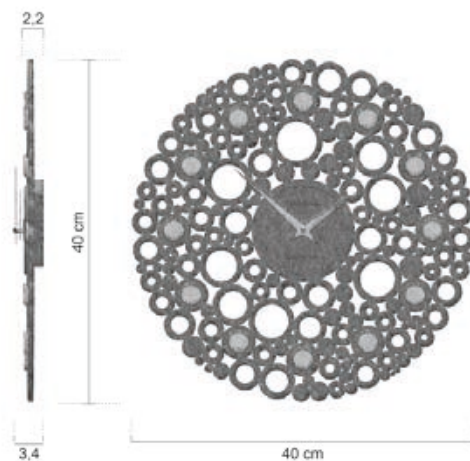

61-10-1-56 sage green

61-10-1-57 dark teal

61-10-1-60 gold

61-10-1-66 red wine

Wall clock (40x40 cm)

Bollicine collection

61-13-1-2 aluminium

61-13-1-5 black