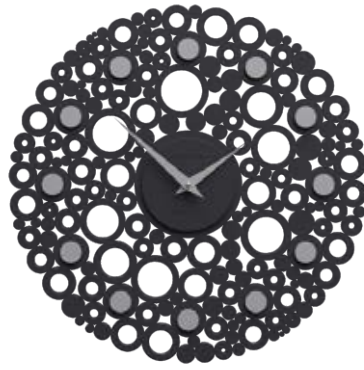

61-10-1-5 black