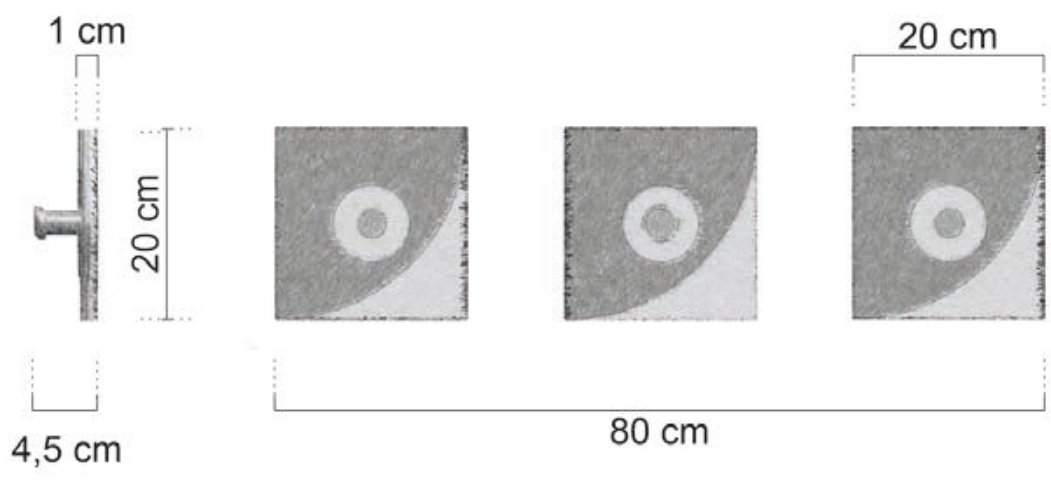

13-026-56 sage green

13-026-57 dark teal

13-026-66 red wine

13-026-85 black walnut

Eleonora (88x28 cm)

coat rack

Eleonora (88x28 cm)

coat rack