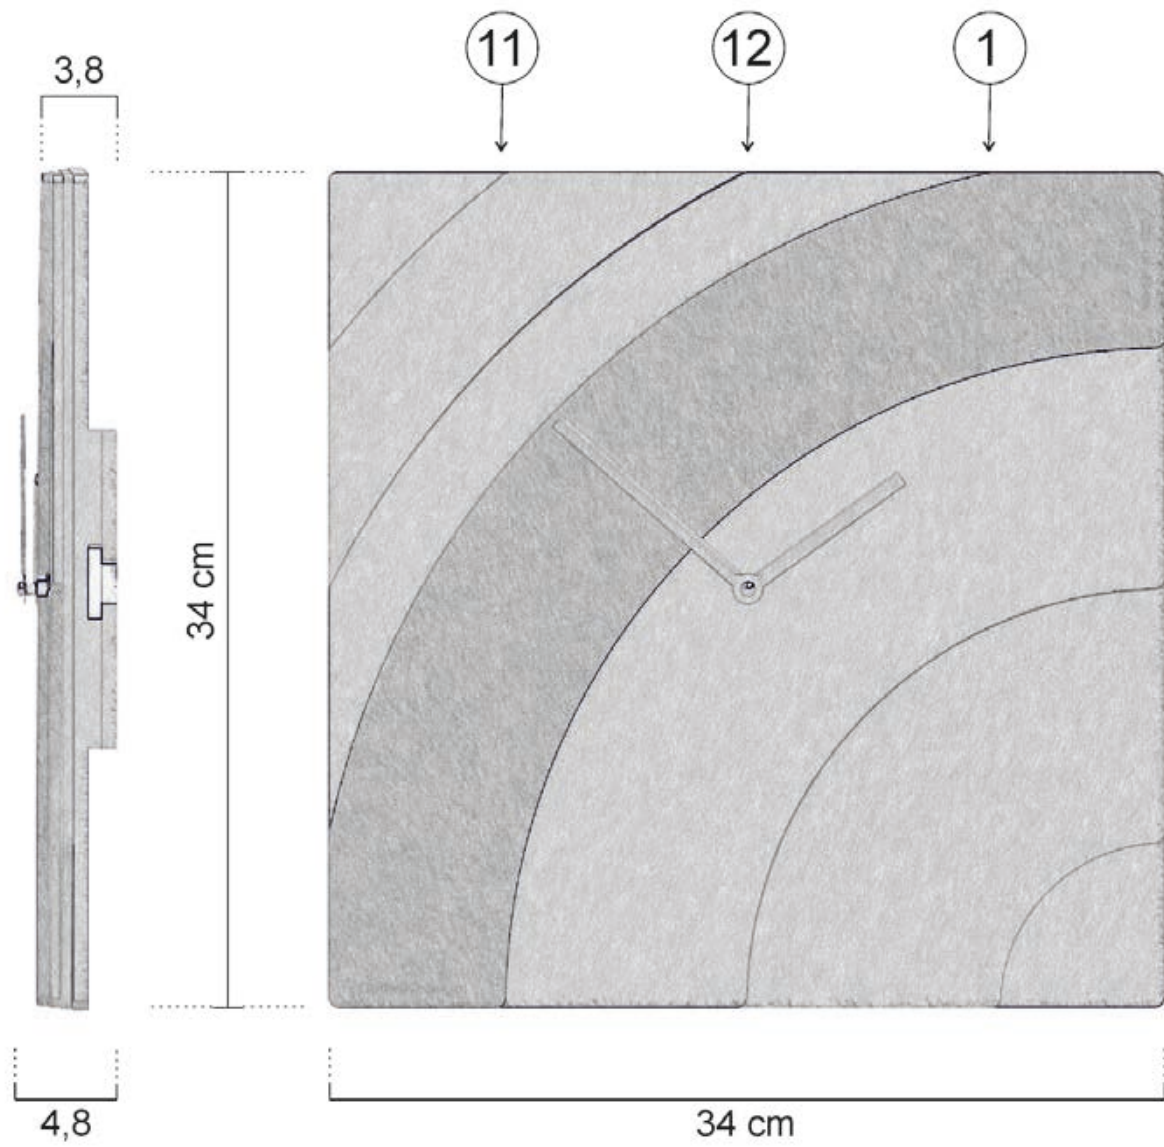

10-041-57
dark teal

10-041-72
fuchsia

10-041-76
apple green

10-041-65
ruby

10-041-85
black walnut

Waves (34x34 cm)

wall clock

Waves (34x34 cm)

wall clock

Olivia (48,5x48,5 cm)

wall clock

10-139-3
quartz grey

10-139-85
black walnut

10-139-86
pinstripe

Olivia (48,5x48,5 cm)

wall clock

Olivia (48,5x48,5 cm)

wall clock

Helios (95x95 cm)

wall clock

10-336-1
white

10-336-2
aluminium

10-336-3
quartz grey

10-336-12
sand