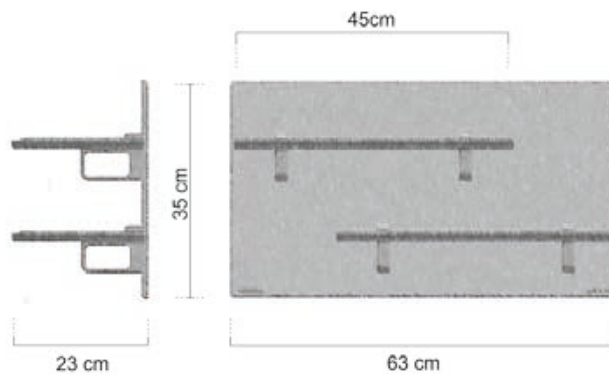

61-16-1-56 sage green

61-16-1-57 dark teal

61-16-1-60 gold

61-16-1-66 red wine

Console (63x35x23 cm)

Bollicine collection