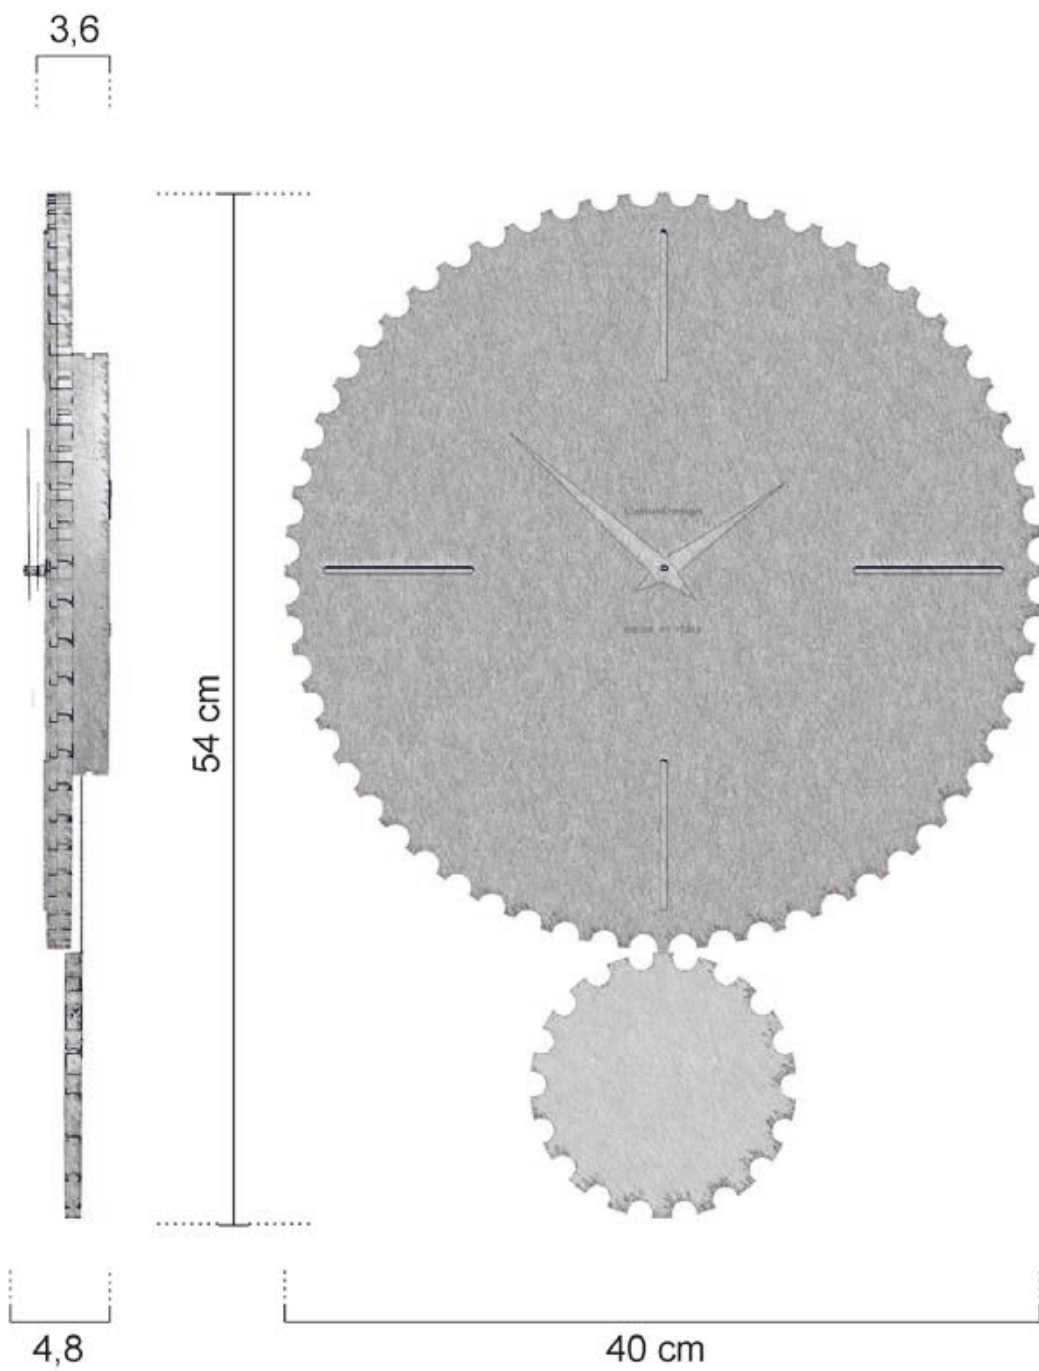

Riz (40x54 cm)

pendulum