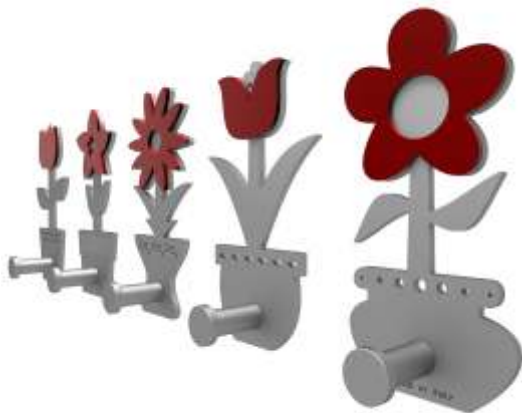

Clo Clo

90 x 50 cm

Little flower

58 x 24 cm