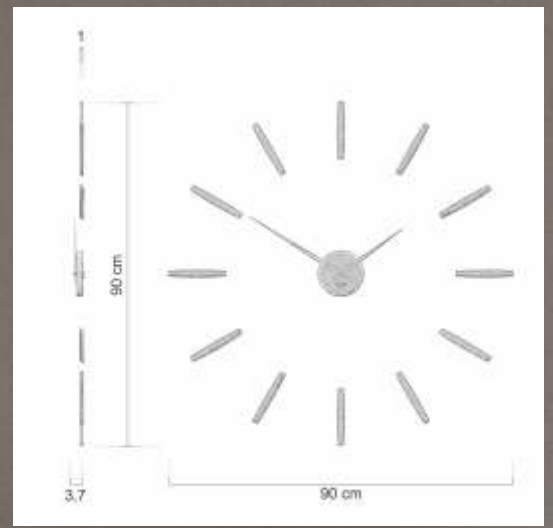

10-330-1
white

10-330-2
aluminium

10-330-3
quartz grey

10-330-5
black

10-330-14
caffelatte

10-330-84
grey burl

10-330-85
canaletto

Pinturicchio (new)

67 - wall clock