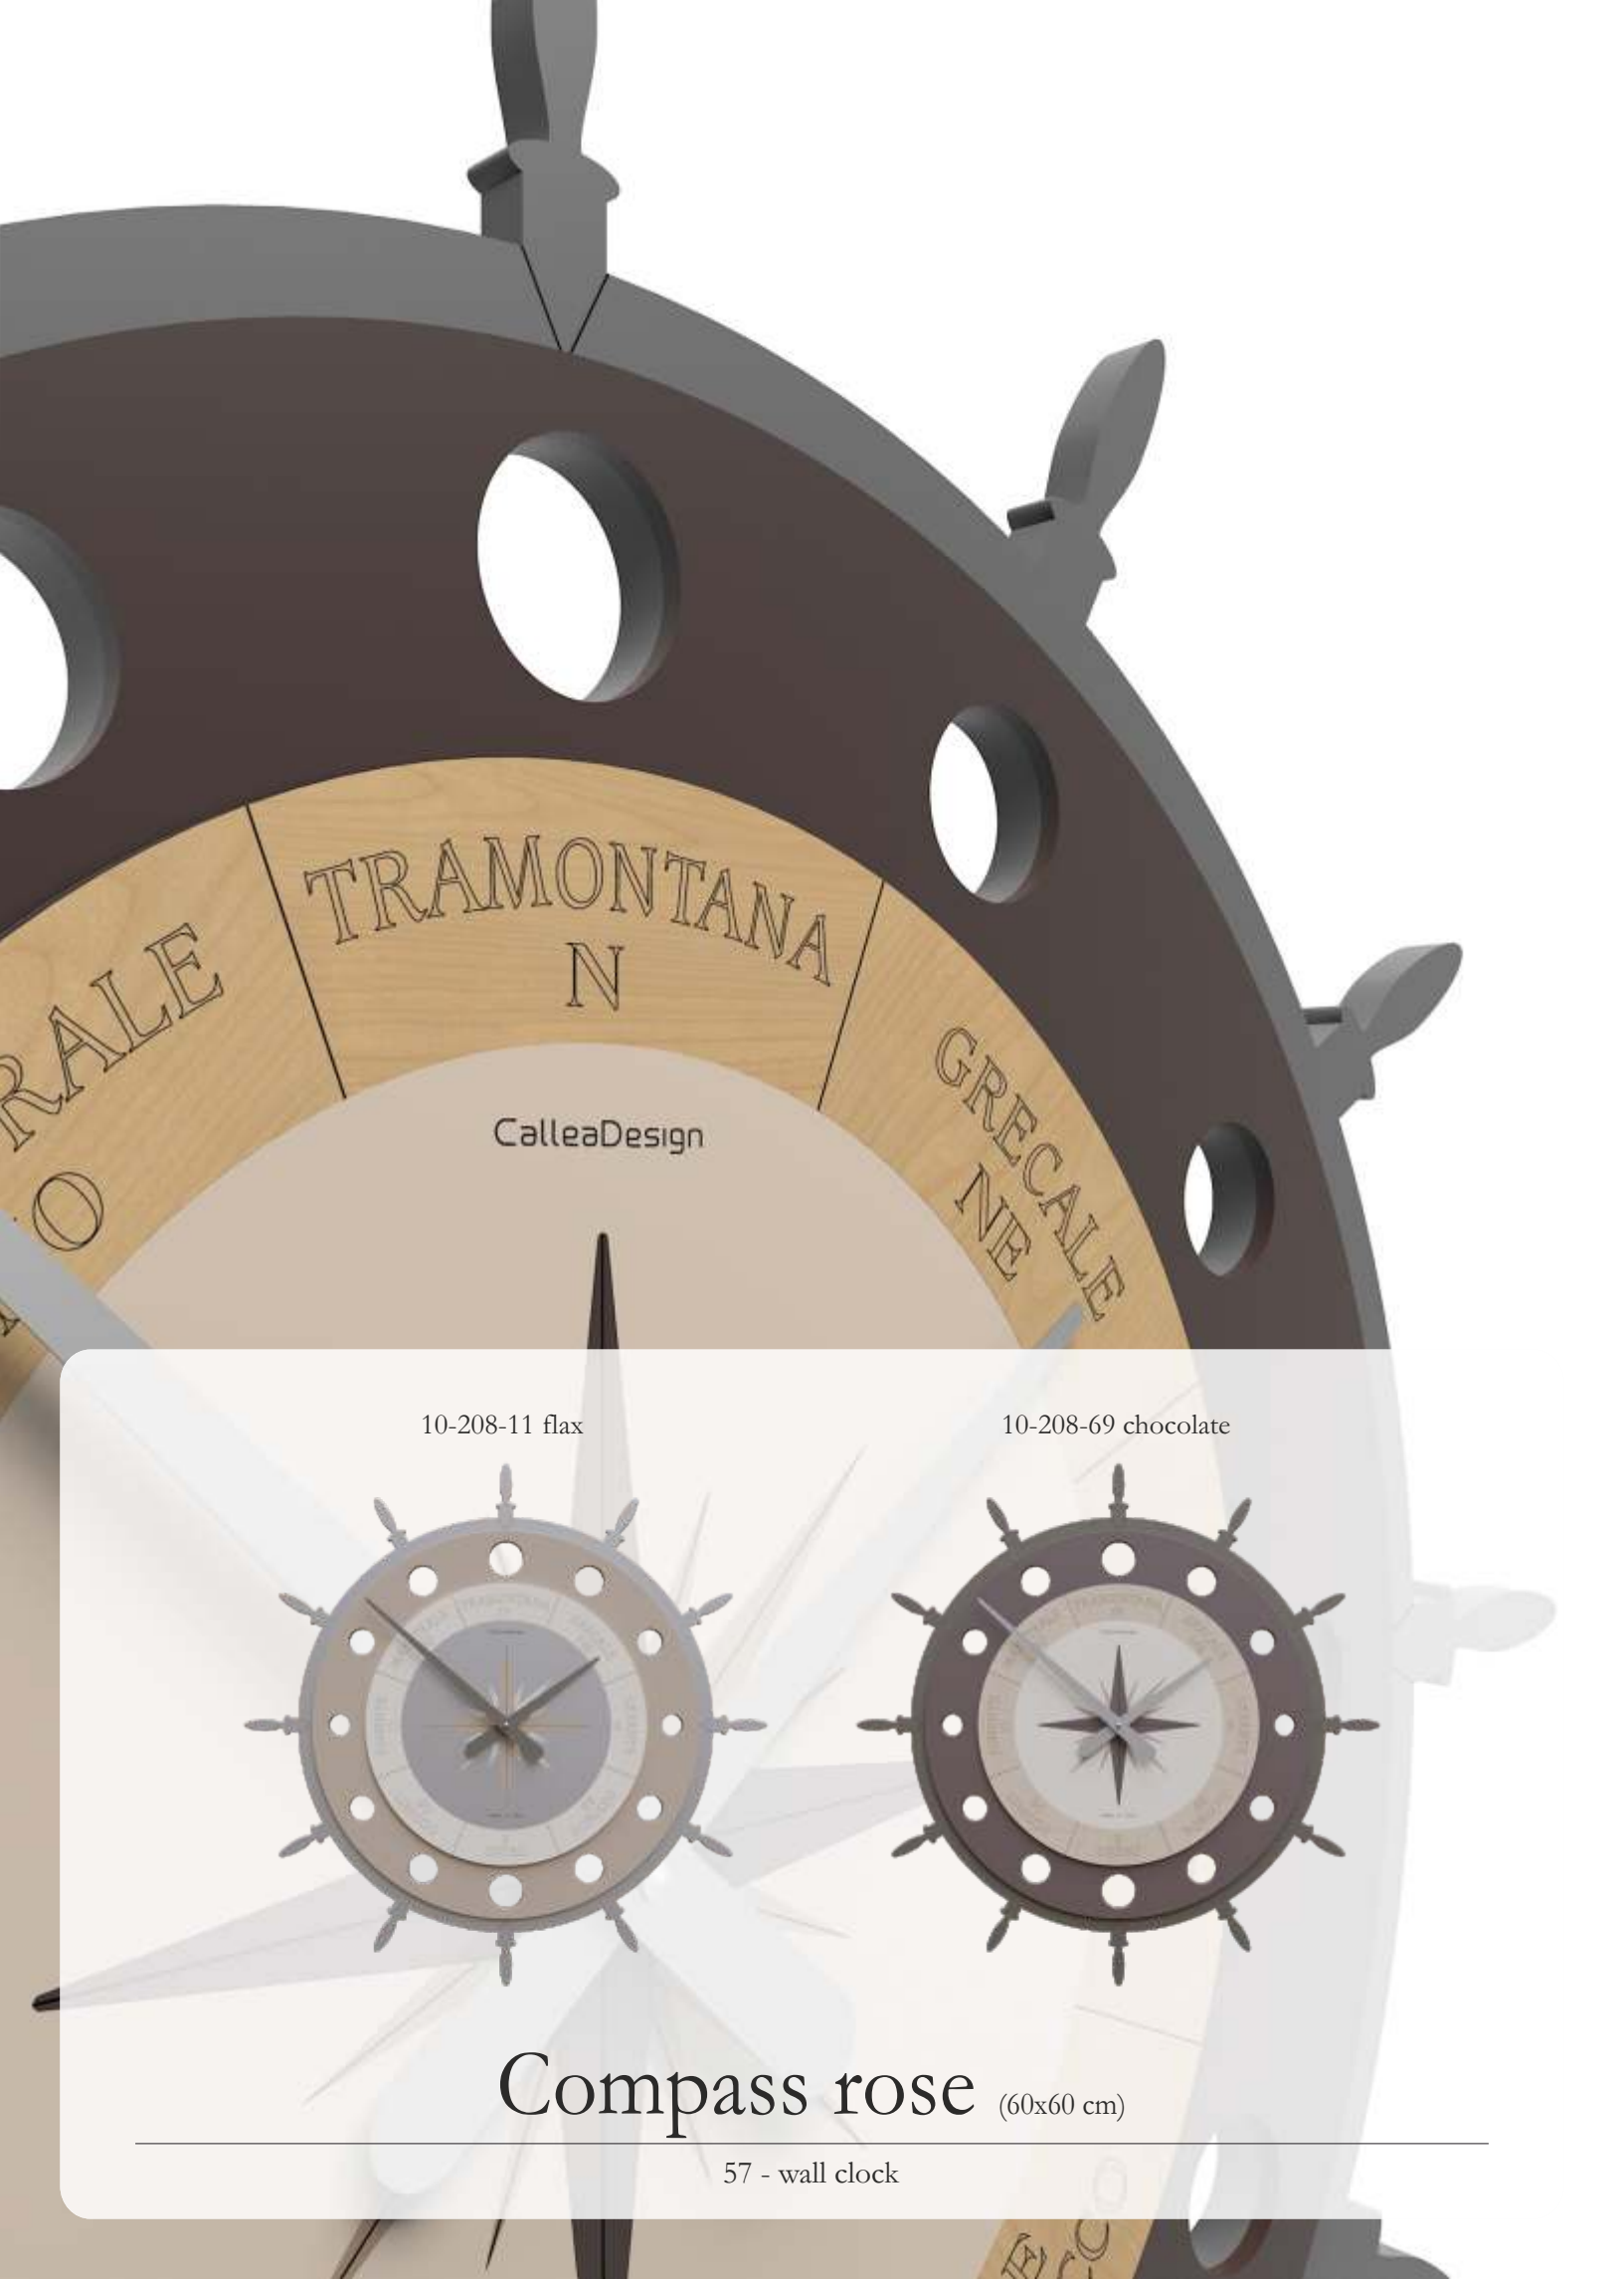

# Athena (60x60 cm)

55 - wall clock

10-203-1 white

10-203-2 alumium

10-203-5 black

## Smarty line (60x60 cm)

56 - wall clock

10-208-11 flax

10-208-69 chocolate