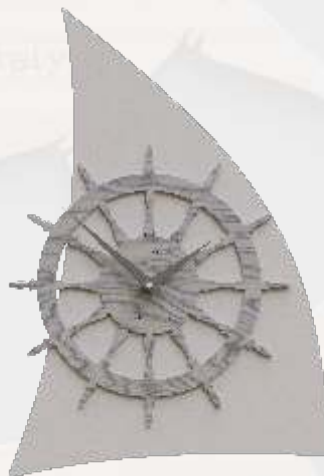

10-014-85 Sottsass grey