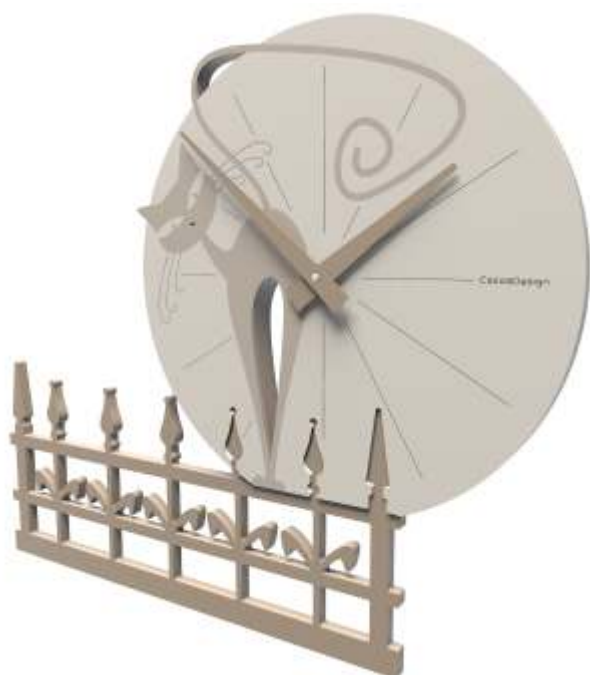

Romantic cat

53 x 45 cm

53-10-2-2 aluminium