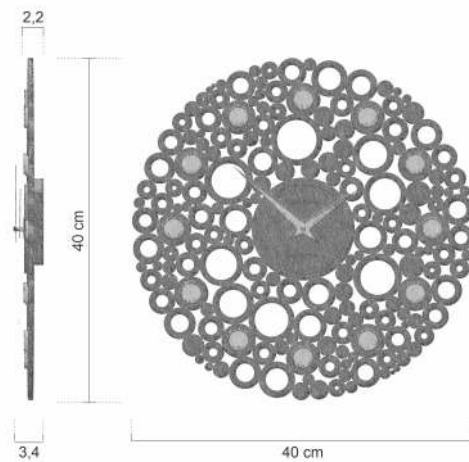

Bollicine  
collezione

61-10-1-2 aluminium

61-10-1-5 black

61-10-1-13 dove grey

61-10-1-31 shell pink

61-10-1-56 sage green

61-10-1-57 dark teal

61-10-1-60 gold

# Wall clock (40x40 cm)

Bollicine collection

61-13-1-2 aluminium

61-13-1-5 black

61-13-1-13 dove grey

61-13-1-31 shell pink

61-13-1-56 sage green

61-13-1-57 dark teal

# Consolle (63x35x23 cm)