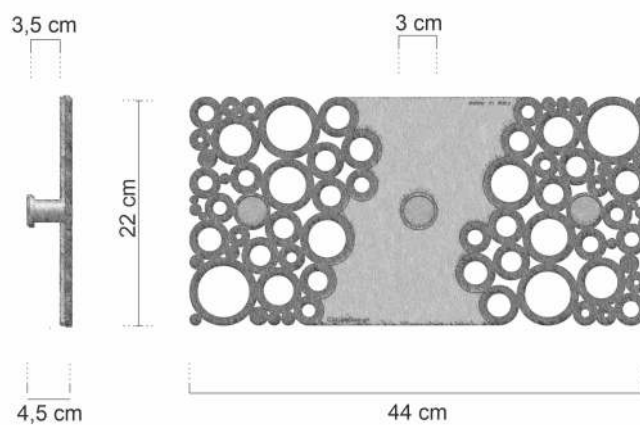

Coat rack (44x22)

Bollicine collection