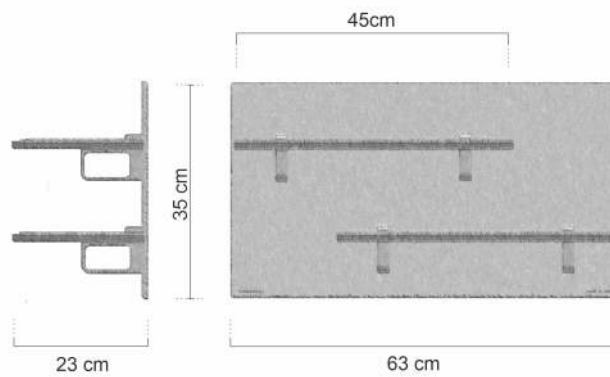

Consolle (63x35x23 cm)