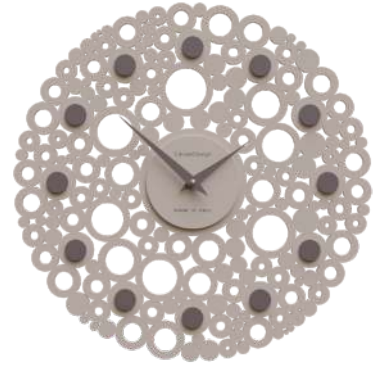

Bollicine  
collezione

61-10-1-2 aluminium

61-10-1-5 black

61-10-1-13 dove grey

61-10-1-31 shell pink

61-10-1-56 sage green

61-10-1-57 dark teal

61-10-1-60 gold

61-10-1-66 red wine

# Wall clock (40x40 cm)

Bollicine collection

61-13-1-2 aluminium

61-13-1-5 black

61-13-1-13 dove grey

61-13-1-31 shell pink

61-13-1-56 sage green

61-13-1-57 dark teal