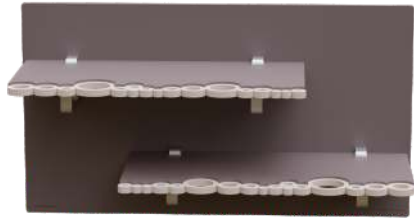

# Umbrella holder (21x21x58 cm)

Bollicine collection

61-16-1-2 aluminium

61-16-1-5 black

61-16-1-13 dove grey

61-16-1-31 shell pink

61-16-1-56 sage green

61-16-1-57 dark teal