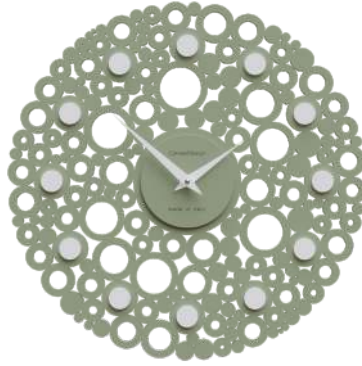

Bollicine  
collezione

61-10-1-2 aluminium

61-10-1-5 black

61-10-1-13 dove grey

61-10-1-31 shell pink

61-10-1-56 sage green

61-10-1-57 dark teal

61-10-1-60 gold

61-10-1-66 red wine

# Wall clock (40x40 cm)

Bollicine collection

61-13-1-2 aluminium

61-13-1-5 black

61-13-1-13 dove grey

61-13-1-31 shell pink

61-13-1-56 sage green

61-13-1-57 dark teal